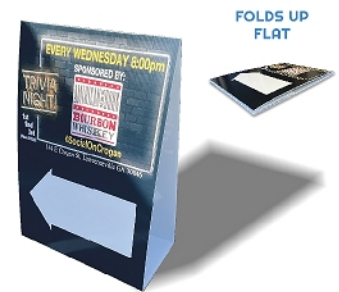

FOLD OUT SIGNS

- LIGHTWEIGHT COLLAPSABLE SIGN
- DOUBLE SIDED A FRAME STYLE

Fold Out Sidewalk Signs are an economical alternative to metal A-Frame Signs. This product is made of 4MM Corrugated Plastic, which is suitable for indoor and outdoor use. The sign stands using an interlocking base that easily slides together.

abettersign.com/products/foldouts